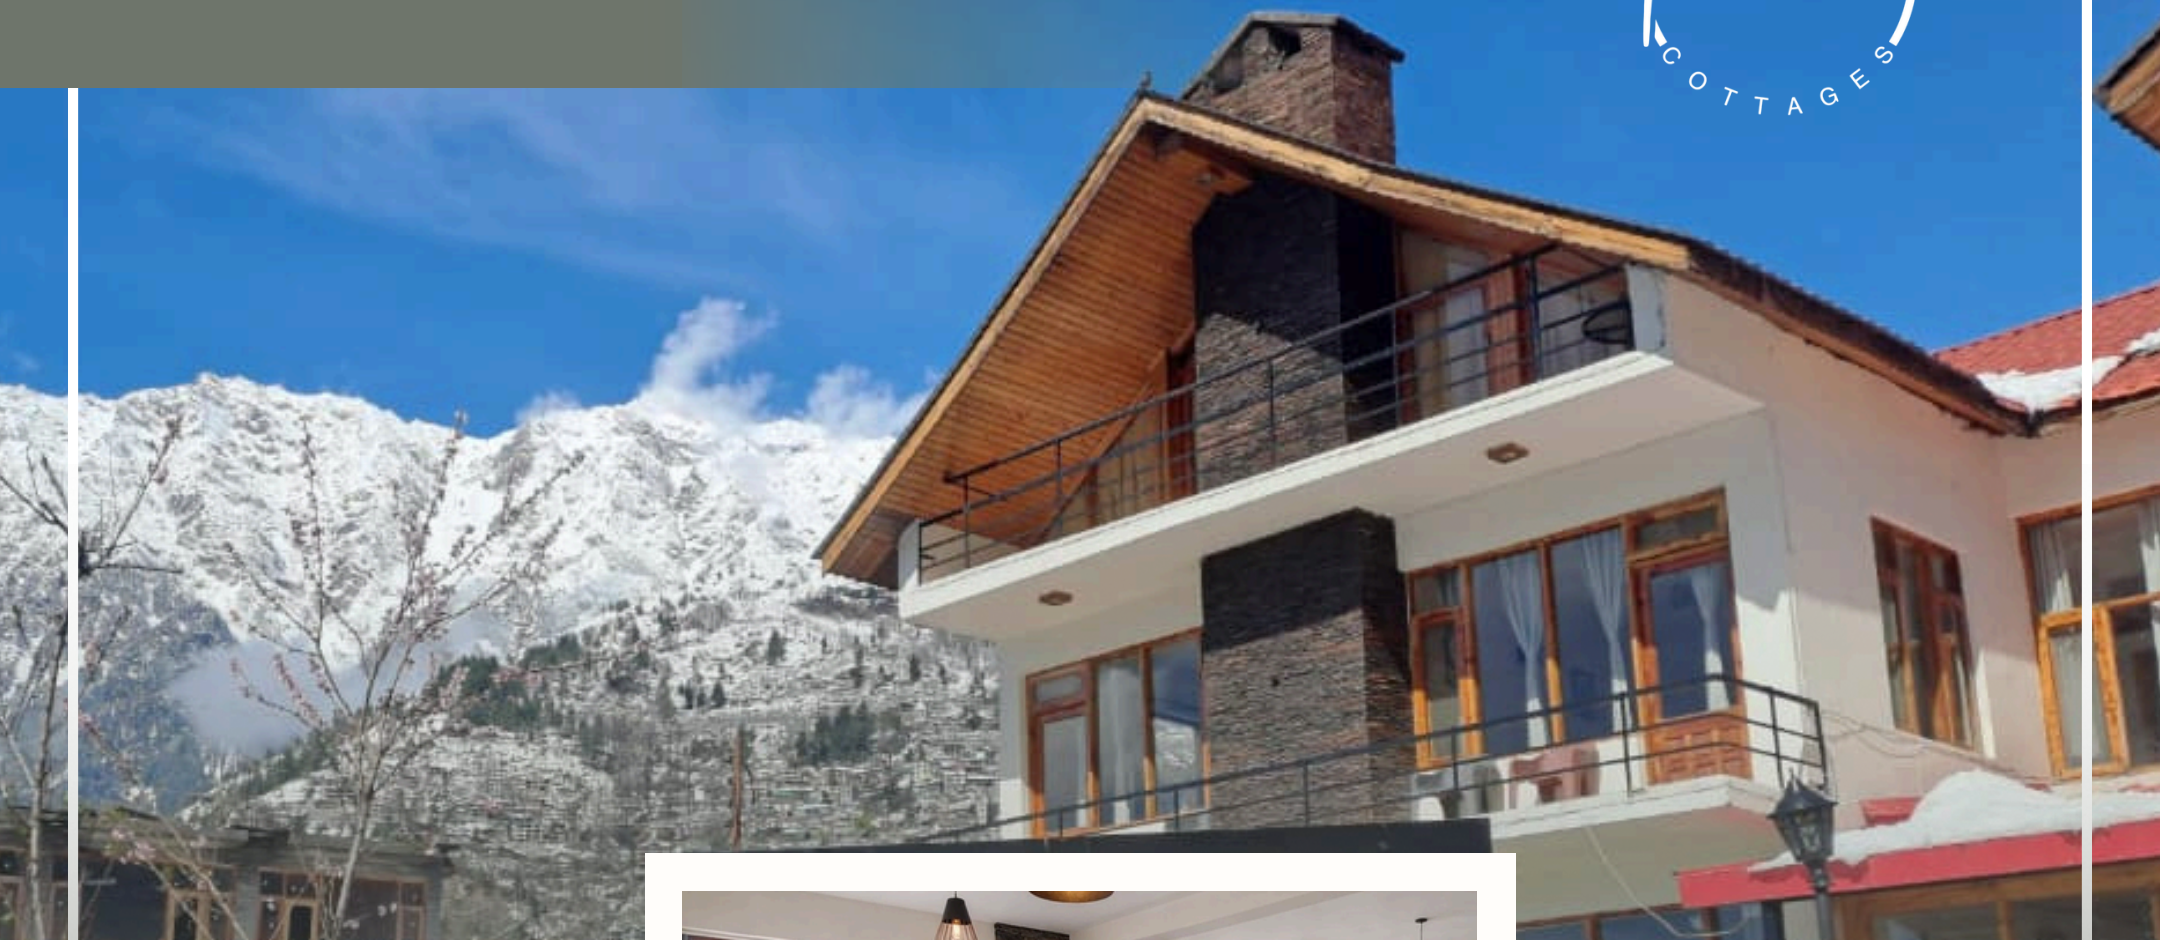

PRAVARA COTTAGES

ROOMS

RESTAURANT

PARKING

PRIVATE GARDEN

24/7 SECURITY SYSTEM

WI-FI

Contact Us : +91 7007172973